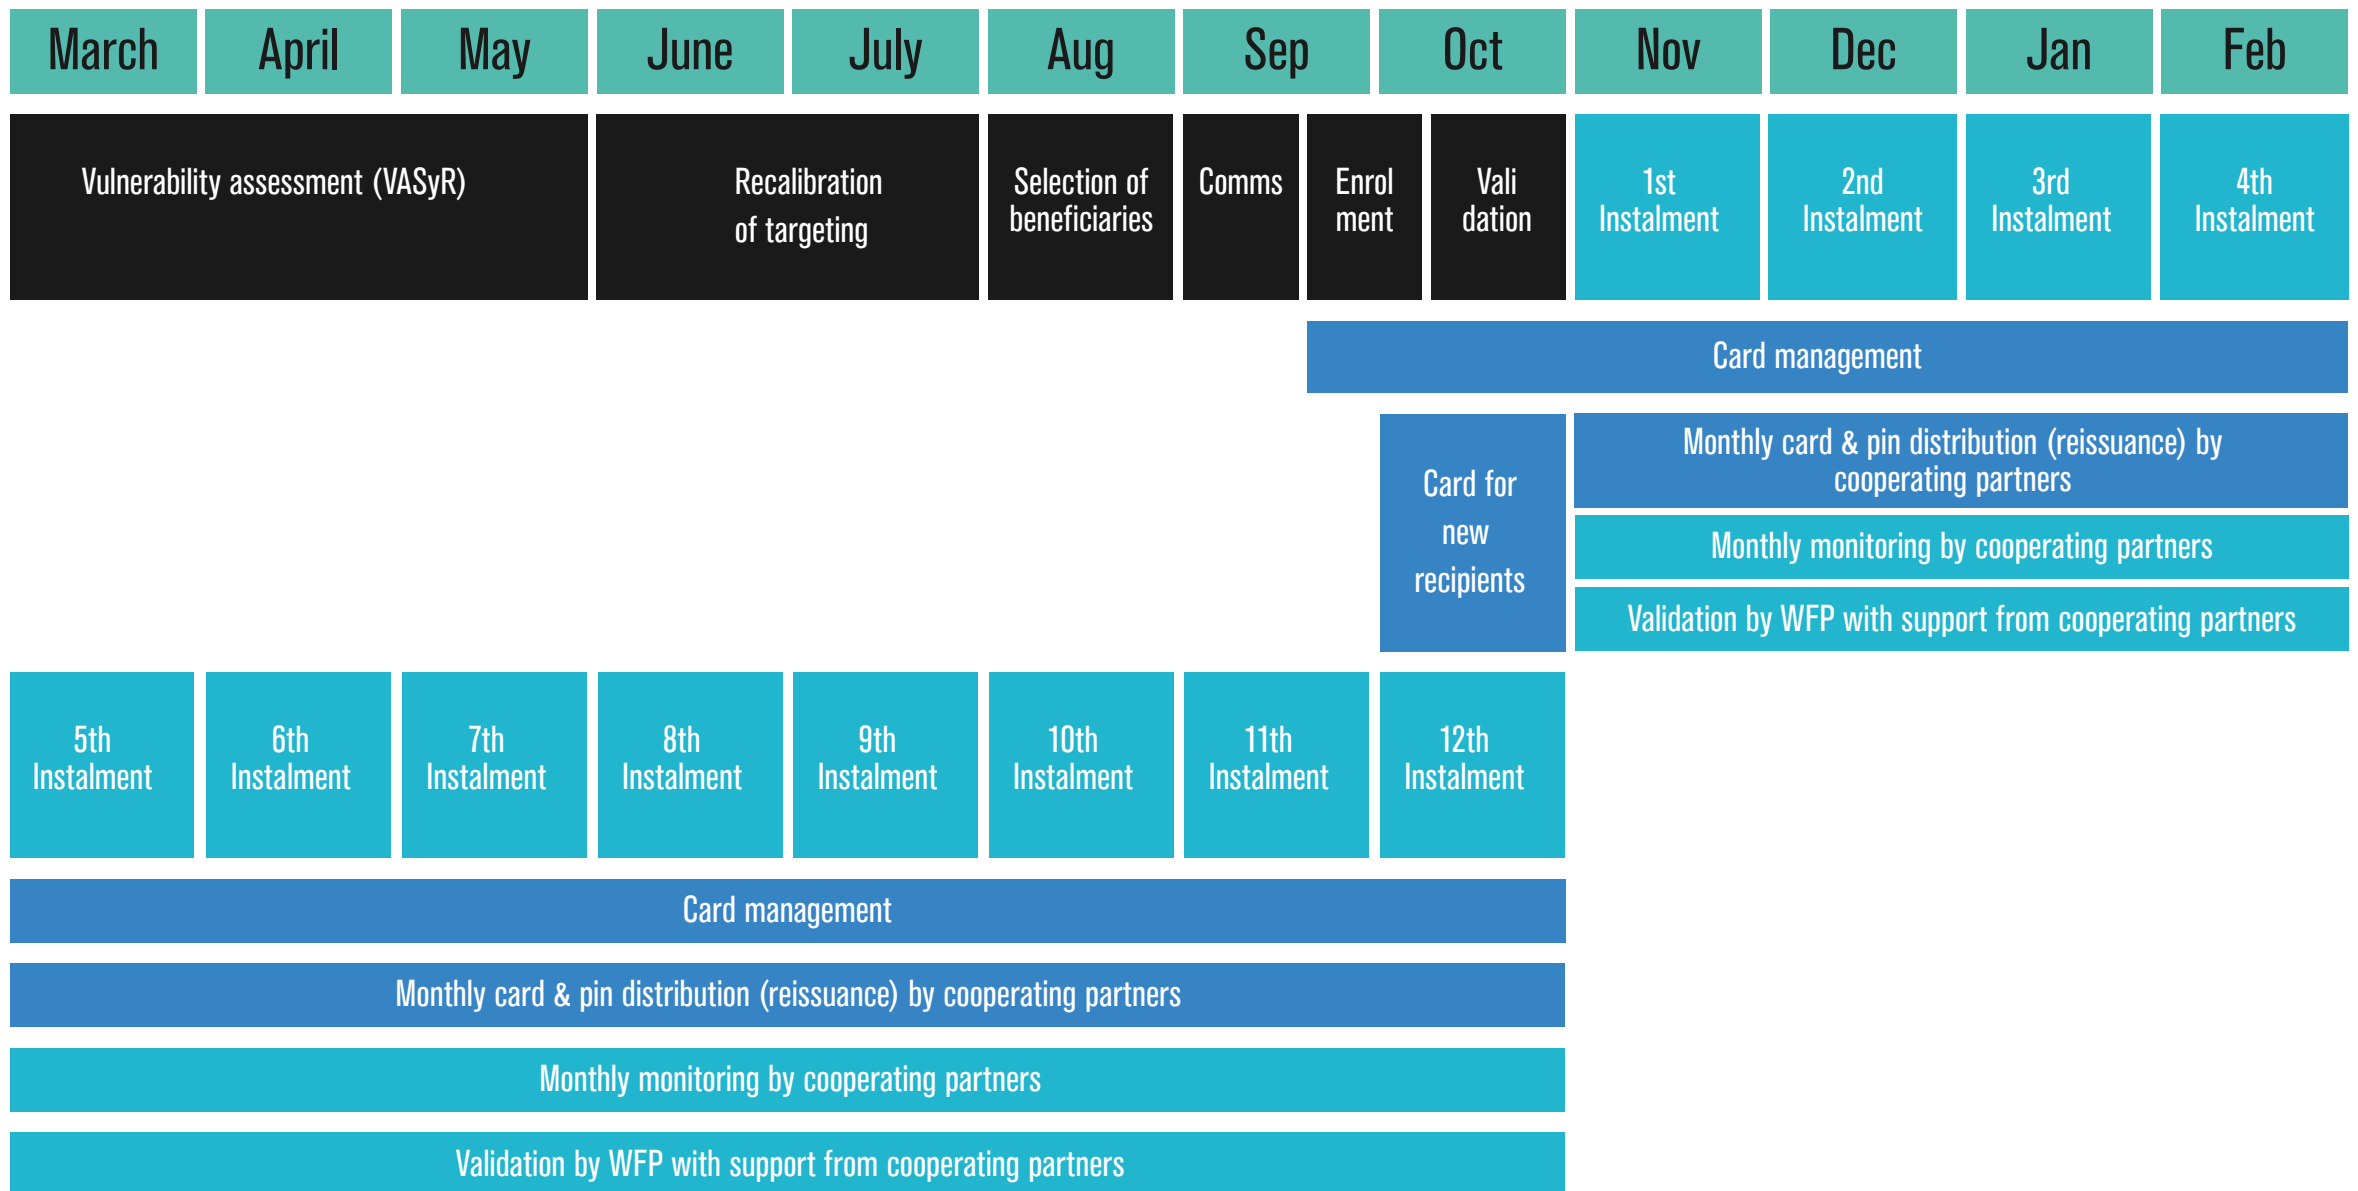

2018/2019 WFP MPC programme

 Shared processes under Lebanon One Unified Inter-Agency System for E-Cards

 Sector coordinated processes

 WFP independently managed processes